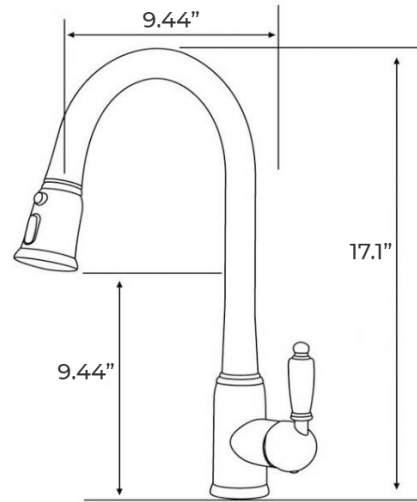

NOLA BRASS DECK MOUNTED WHITE SINGLE HANDLE KITCHEN FAUCET SPECS

SPECS:

Spray Type : Pull Out

Style : Single Holder Single Hole

Type : Ceramic Plate Spool

Valve Core Material : Ceramic

Number of Holes for Installation : Single Hole

Feature : Thermostatic Faucets

Installation Type : Deck Mounted

Material : Brass

Rotatable : Yes

Surface Finishing : Painted

Style : Contemporary

Surface Finishing : Painted

Flow Rate: Maximum 1.8 GPM